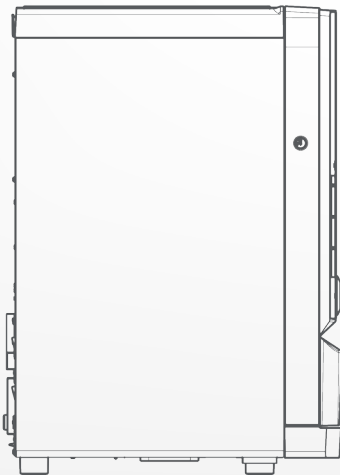

technical data

Main

Brewer	variflex
Touch panel	Y
Cup dispenser	Y
Cup station	closed
Cup sensor	Y
Water supply	Plumbed
Average cups/day	50/max. 180 ml

Direct selections	up to 12
Sugar level buttons	2

Cups capacity

Plastic	∅ 70-265 / ∅ 73-210
Paper	∅ 70-160 / ∅ 73-160 / ∅ 80-125*

Technical Data

Height (mm)	832
Depth (mm)	601
Width (mm)	476
Weight (kg)	66,4
Max no. canisters	1+5 (S+S+S+S+S) / 1+4 (S+S+S+B) / 1+3 (S+B+B)
Max. no. mixing bowls	3
Boiler	1
Boiler capacity (l)	1 x 0,4
Electrical supply (v-Hz)	230-50/60
Power (W)	1 x 1600
Plug type	schüco 10A
Stirrers (90-105-115 mm)	max. 265