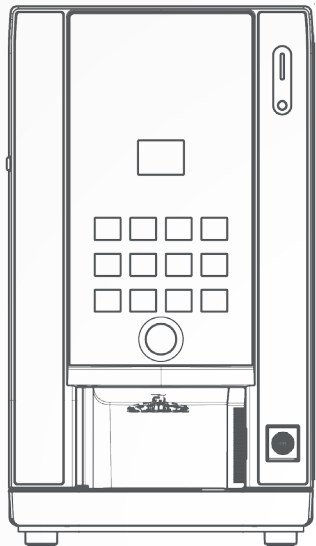

technical data

Main

Brewer	variflex
Touch panel	Y
Cup dispenser	Y
Cup station	closed
Cup sensor	Y
Water supply	Plumbed
Average cups/day	50/max. 180 ml

Direct selections	up to 12
Sugar level buttons	2

Cups capacity

Plastic	∅ 70-265 / ∅ 73-210
Paper	∅ 70-160 / ∅ 73-160 / ∅ 80-125*

Technical Data

Height (mm)	832
Depth (mm)	601
Width (mm)	476
Weight (kg)	66,4
Max no. canisters	1+5 (S+S+S+S+S) / 1+4 (S+S+S+B) / 1+3 (S+B+B)
Max. no. mixing bowls	3
Boiler	1
Boiler capacity (l)	1 x 0,4
Electrical supply (v-Hz)	230-50/60
Power (W)	1 x 1600
Plug type	schüco 10A
Stirrers (90-105-115 mm)	max. 265

Options

Tim-on telemetry	Y
RFID	Y
Direct hot water	Y
Payment system	Y

Accessories

Modul-on unibase with pre-cut for hole for used coffee grounds	Y
--	---

doppio&cup espresso

variflex	-
Y	Y
Y	Y
closed	closed
Y	Y
Plumbed	Plumbed
50/max. 180 ml	50/max. 180 ml